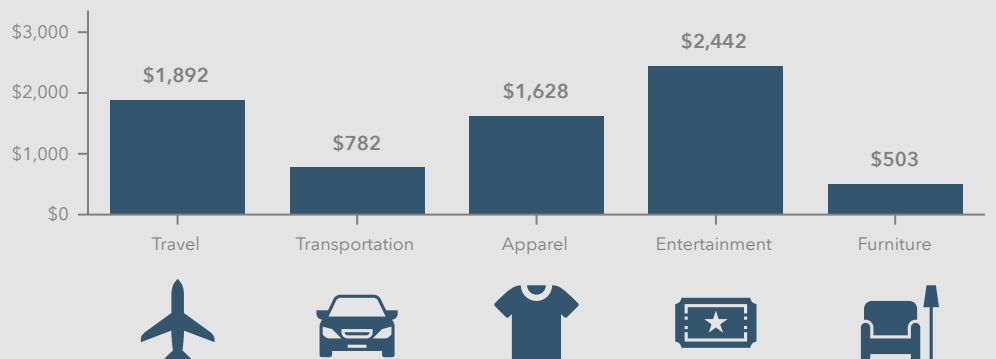

Executive Summary - Call Outs

Mission, TX
Mission City, TX (4848768)
Geography: Place

Prepared by Daniel Silva

Mission City, TX (4848768)

Southwestern Families

Dominant Tapestry Segment

KEY FACTS

KEY SPENDING FACTS