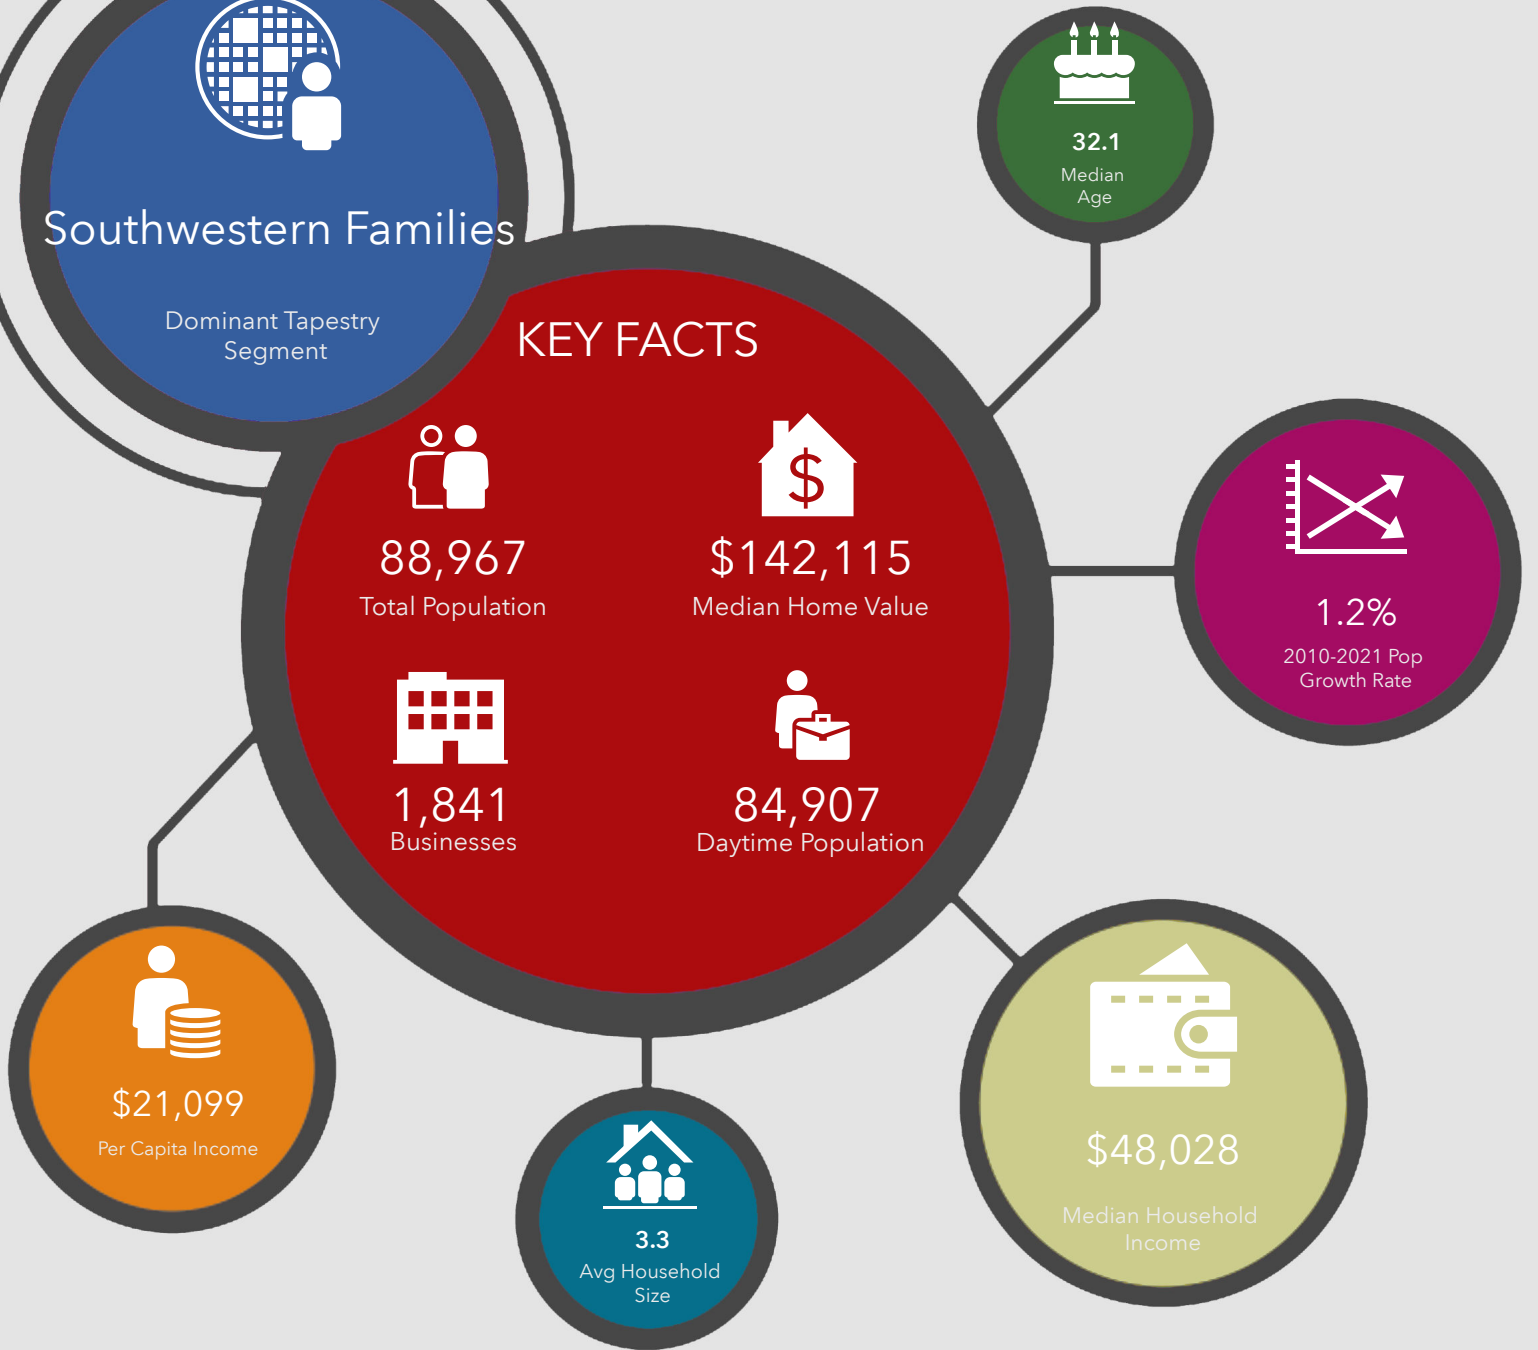

Executive Summary - Call Outs

Mission, TX
Mission City, TX (4848768)
Geography: Place

Prepared by Daniel Silva

Mission City, TX (4848768)

Southwestern Families

Dominant Tapestry Segment

KEY FACTS

KEY SPENDING FACTS

This infographic contains data provided by Esri, Esri and Bureau of Labor Statistics, Esri and Data Axle. The vintage of the data is 2021, 2026.

© 2022 Esri

Spending facts are average annual dollars per household

Source: This infographic contains data provided by Esri, Esri and Data Axle, Esri and Bureau of Labor Statistics. The vintage of the data is 2021, 2026.